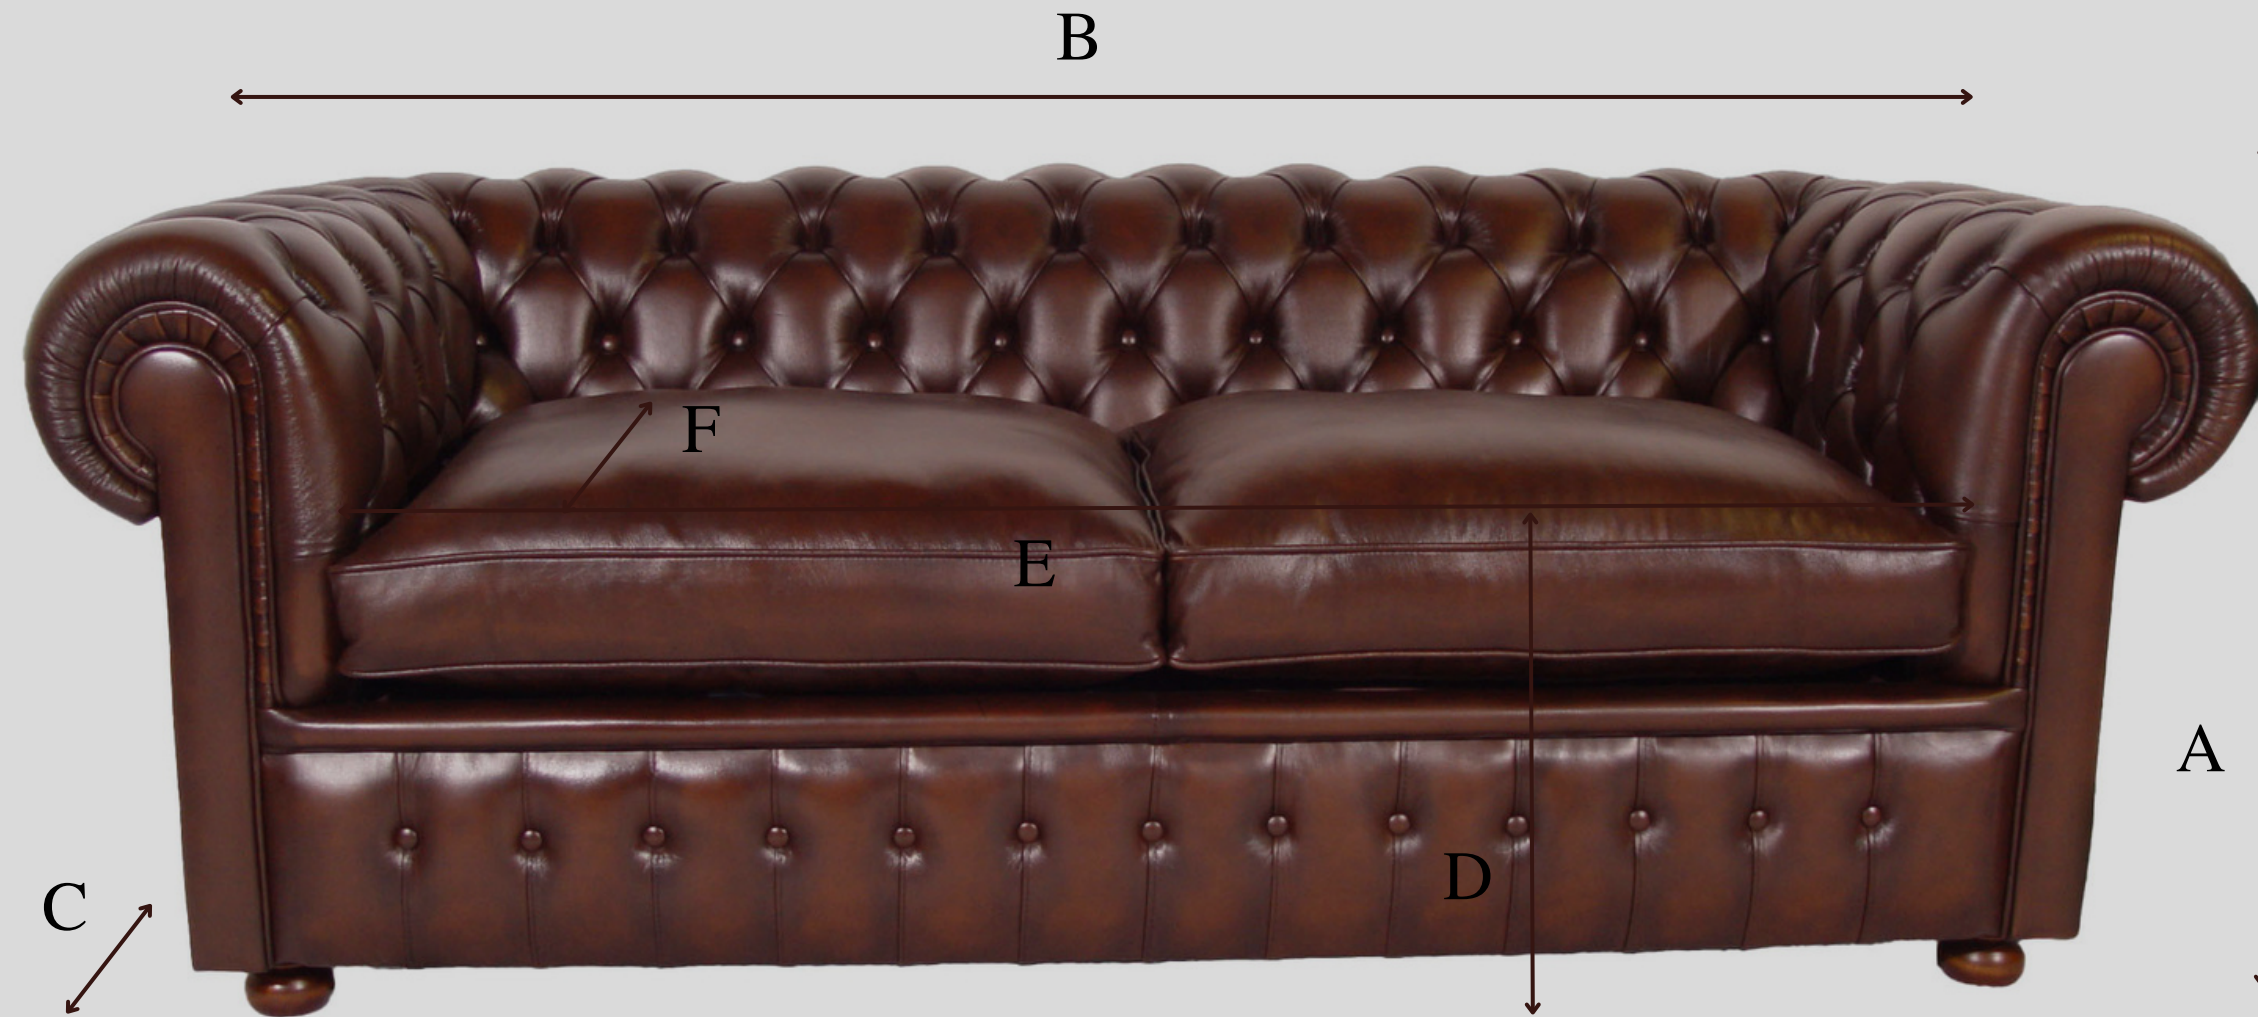

Hasting Chesterfield

Leather | Antique Brown

Winchester Furniture

- Frame | Kiln dried hardwood with supporting corner blocks, jointed glued, screwed and dowelled
- Back – Arms – Seat | Supported by interwoven webbing
- Seating| foam or fibre
- Finished | With individually hand pleated front facings
- Fitted with wooden bun feet as standard, finished in mahogany colour
- 100% Leather

Measurements	A Height	B Width	C Depth	D Seat Height	E Seat Width	F Seat Depth
	CM	CM	CM	CM	CM	CM
4 Seater	79	249	95	50	190	60
3 Seater	79	204	95	50	145	60
2 Seater	79	152	95	50	97	60
Armchair	78	104	95	50	43	60
Footstool	32	48	46			

Dimensions are approximated within the tolerances of hand-made furniture.

SPECIFICATION SHEET