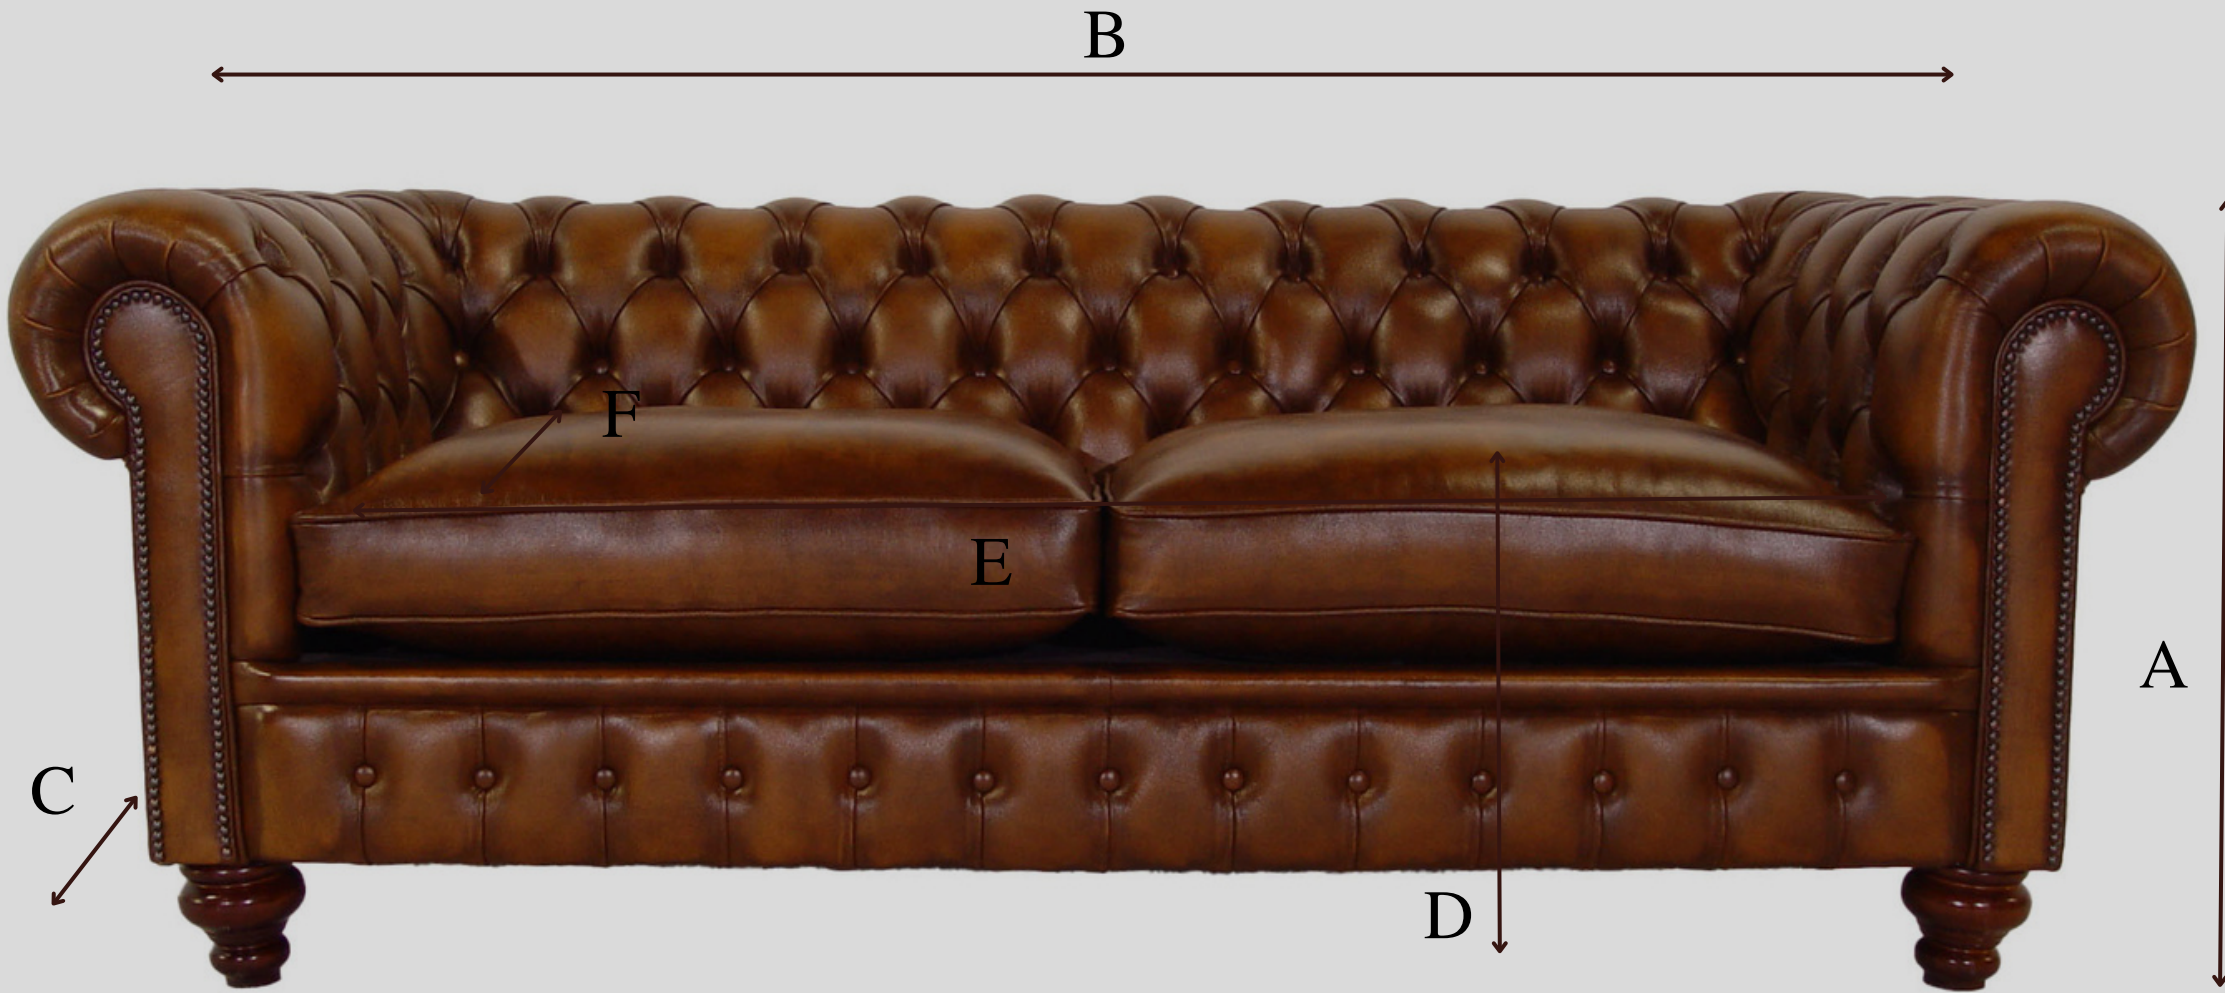

Winchester Furniture

- Frame | Kiln dried hardwood with supporting corner blocks, jointed glued, screwed and dowelled
- Back – Arms – Seat | Supported by interwoven webbing
- Seating | foam or fibre
- Finished | With individually hand nailed brass studding on the front facings
- Fitted with wooden bun feet as standard, finished in mahogany colour
- 100% Leather

The Vintage Collection from our Luxury leather chesterfield line offers timeless designs that have become iconic over the years. Our Collection features the classic chesterfield style that has been popular for centuries, and is sure to add a touch of sophistication and style to any home.

Measurements	A Height	B Width	C Depth	D Seat Height	E Seat Width	F Seat Depth
	CM	CM	CM	CM	CM	CM
4 Seater	79	255	90	52	192	58
3 Seater	79	207	90	52	144	58
2 Seater	79	158	90	52	96	58
Armchair	79	110	90	52	43	58
Footstool	33	74	48			