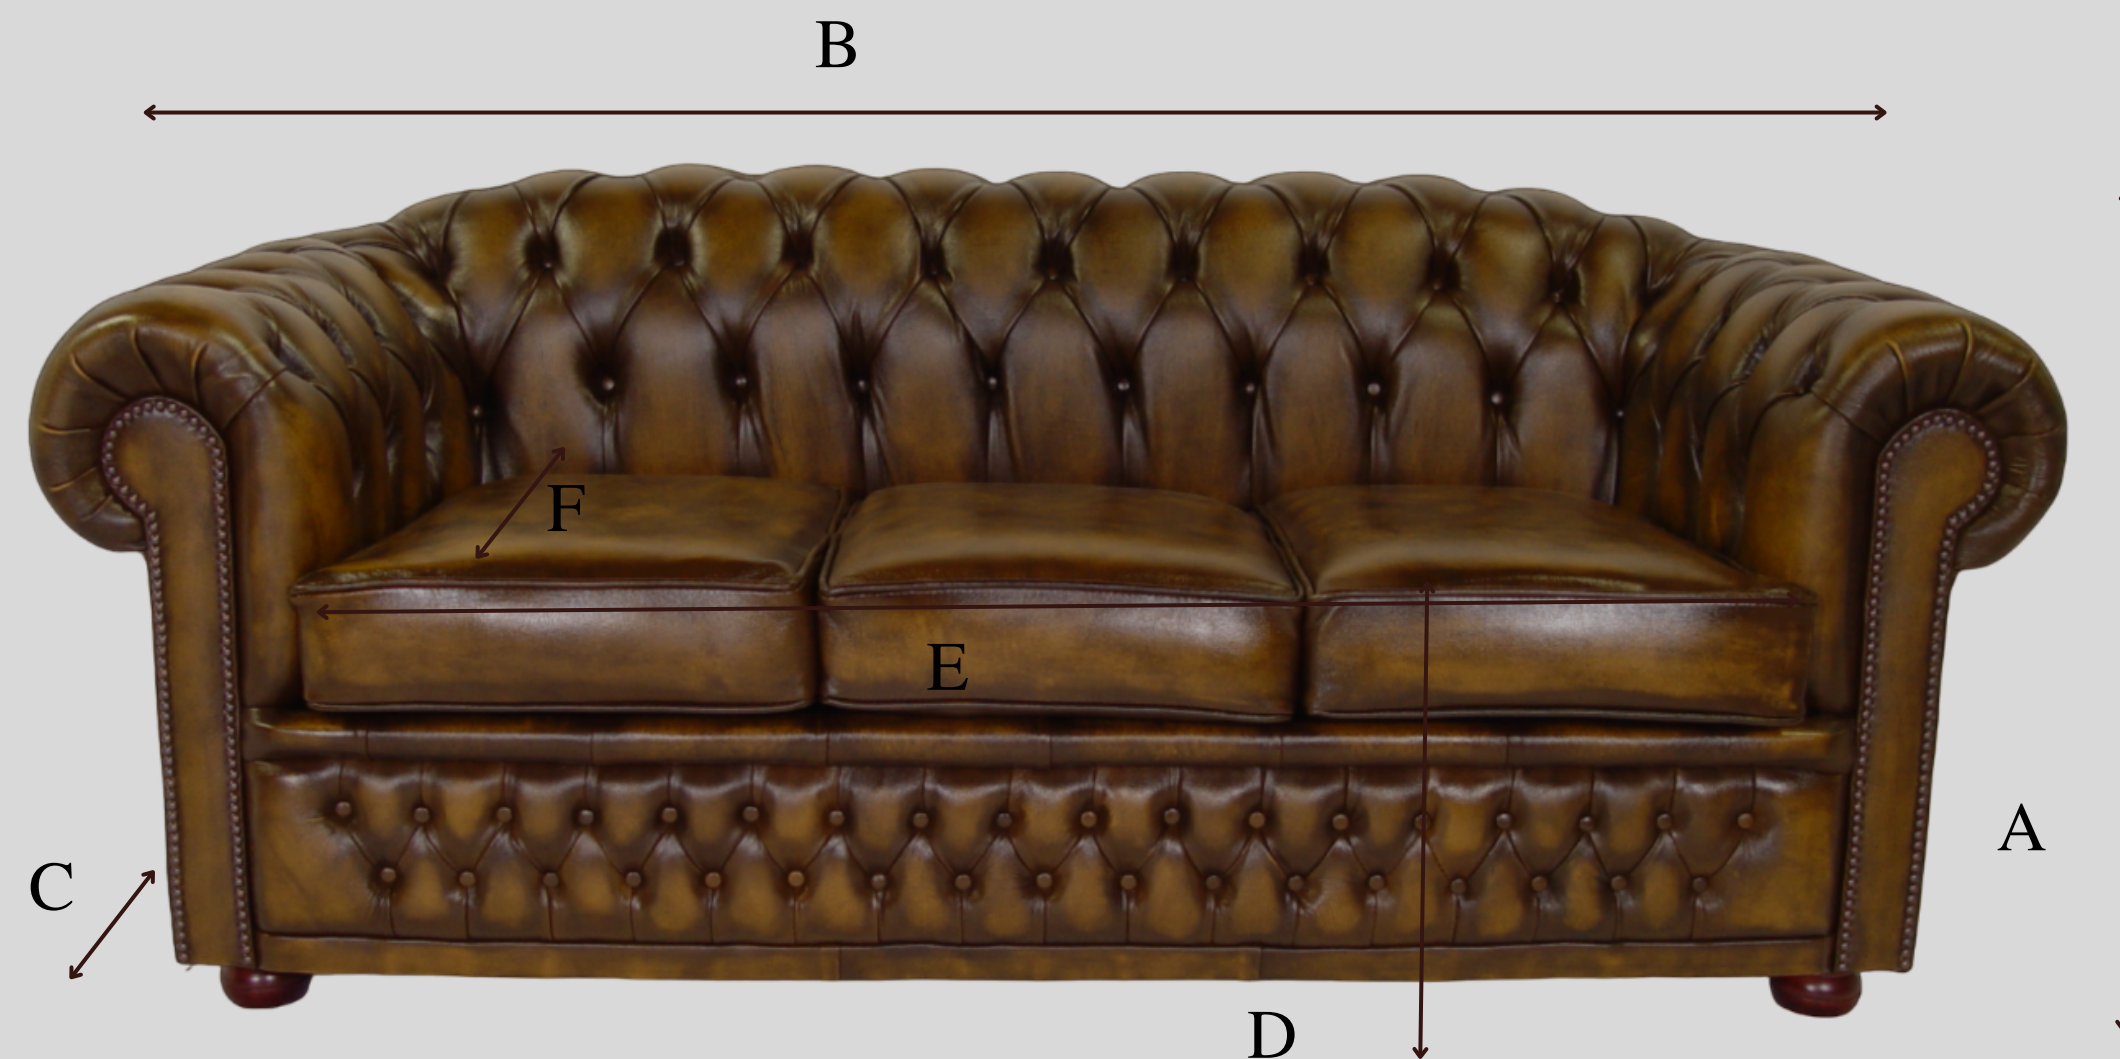

Kendal Chesterfield

Leather | Antique Gold

 Winchester Furniture

- Frame | Kiln dried hardwood with supporting corner blocks, jointed glued, screwed and dowelled
- Back – Arms – Seat | Supported by interwoven webbing
- Seating| foam or fibre
- Finished | With individually hand pleated front facings
- Fitted with wooden bun feet as standard, finished in mahogany colour
- 100% Leather

Measurements	A Height	B Width	C Depth	D Seat Height	E Seat Width	F Seat Depth
	CM	CM	CM	CM	CM	CM
4 Seater	76	238	91	50	190	60
3 Seater	76	193	91	50	145	60
2 Seater	76	160	91	50	97	60
Armchair	76	100	91	50	43	60

Dimensions are approximated within the tolerances of hand-made furniture.

SPECIFICATION SHEET