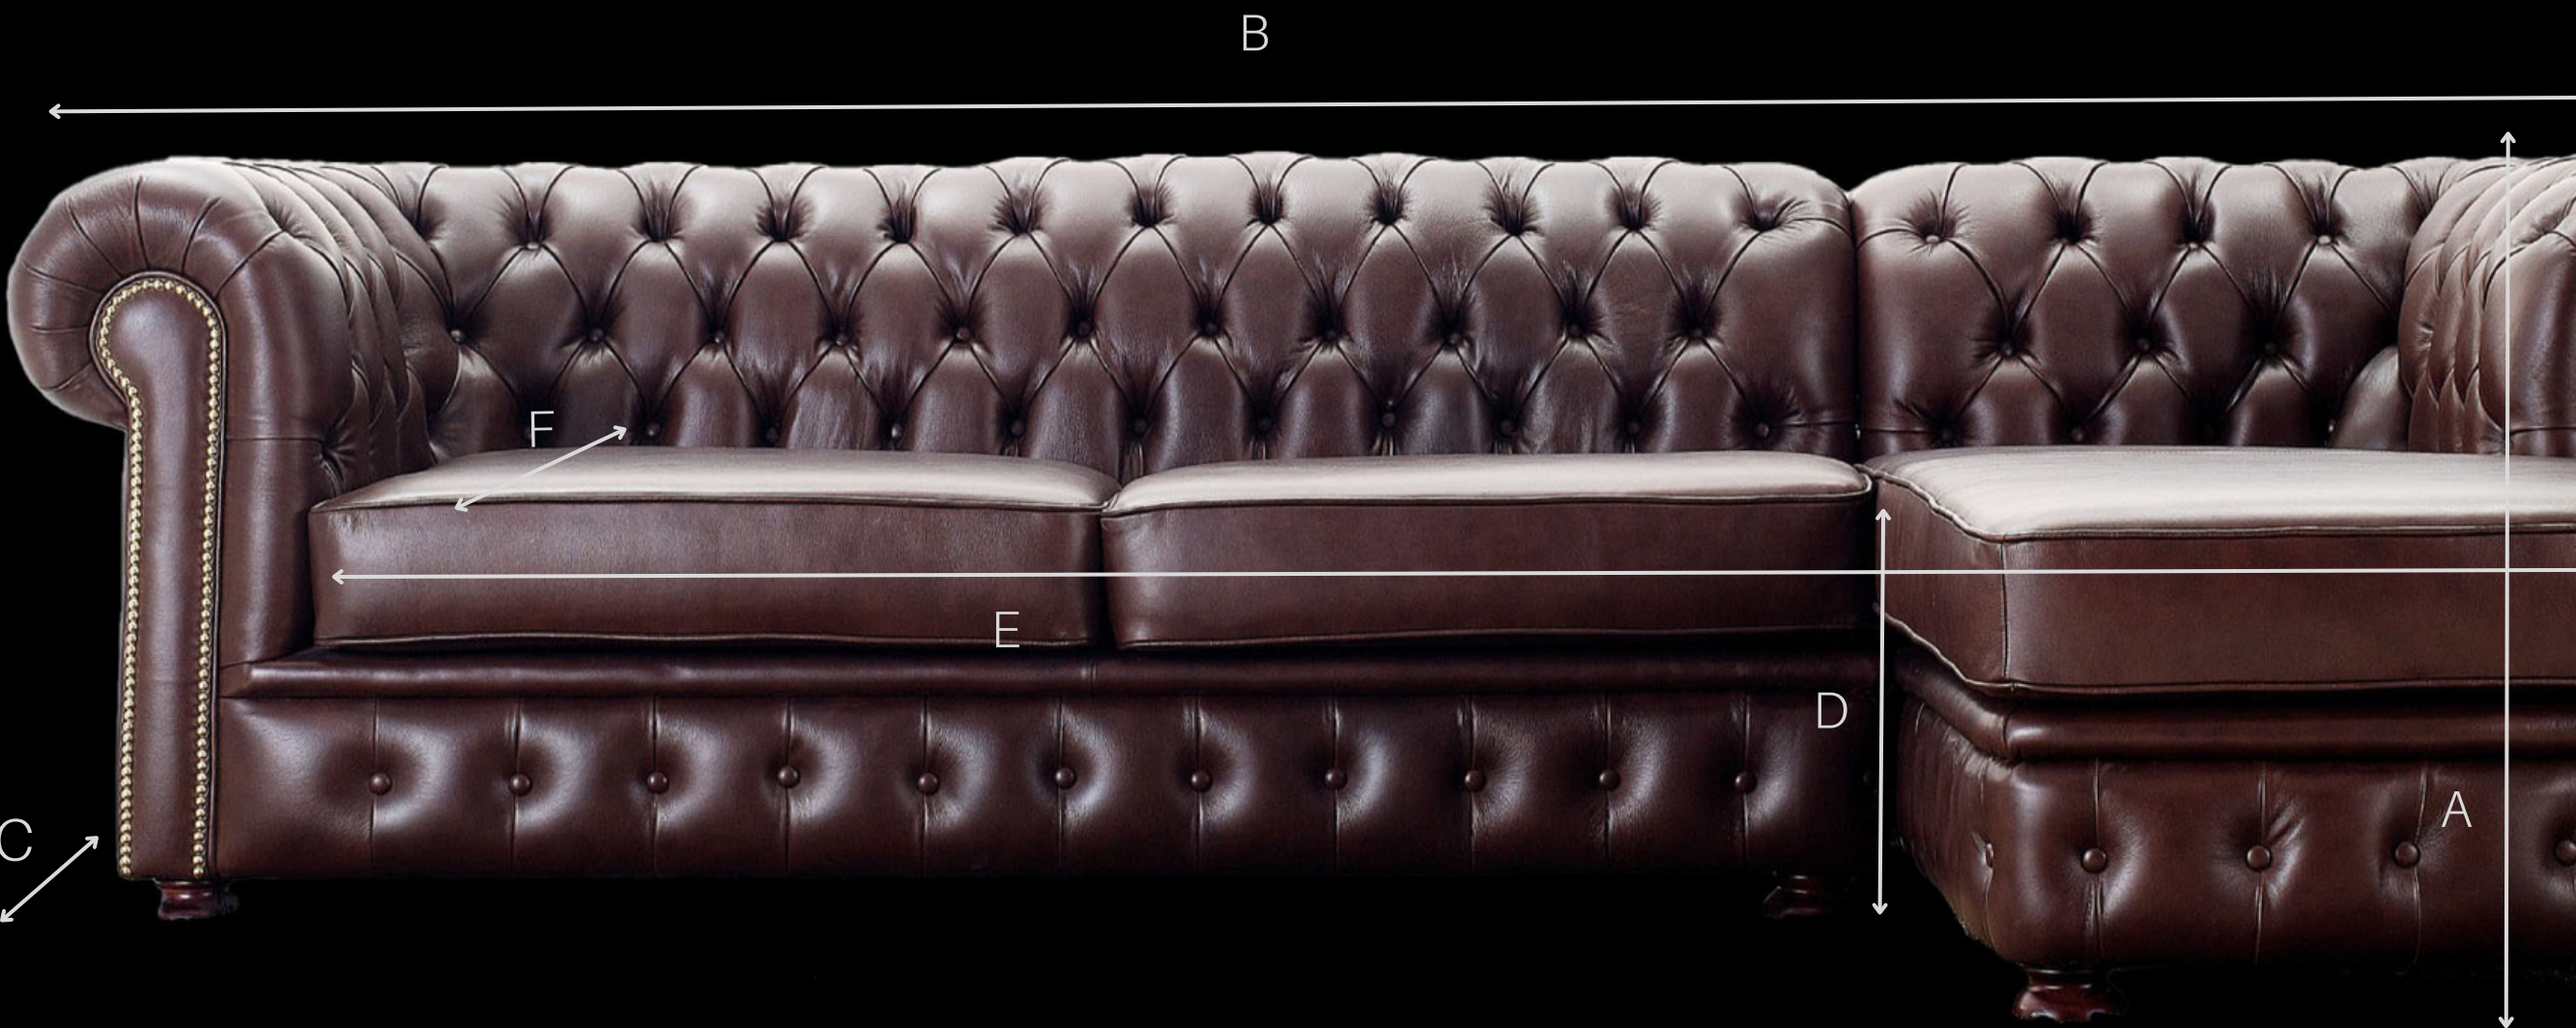

# SPECIFICATION SHEET

Made with a passionate attention to detail and quality, upholstered by the same manufacturing techniques as used over a hundred years ago, by our skilled craftsmen & women

- Frame | Kiln-dried hardwood with supporting corner blocks, jointed glued, screwed and doweled
- Back - Arms - Seat | Supported by serpentine steel zig zag spring system
- Seating Filling | Foam - Fibre
- Finished | With individually hand-nailed brass studs on the outer
- Bun feet standard
- 100% Leather

Measurements	A   Height	B   Width	C   Depth	D   Seat Height	E   Seat Width	F   Seat Depth
	CM	CM	CM	CM	CM	CM
Corner Sofa	78	270	182	49	188	58