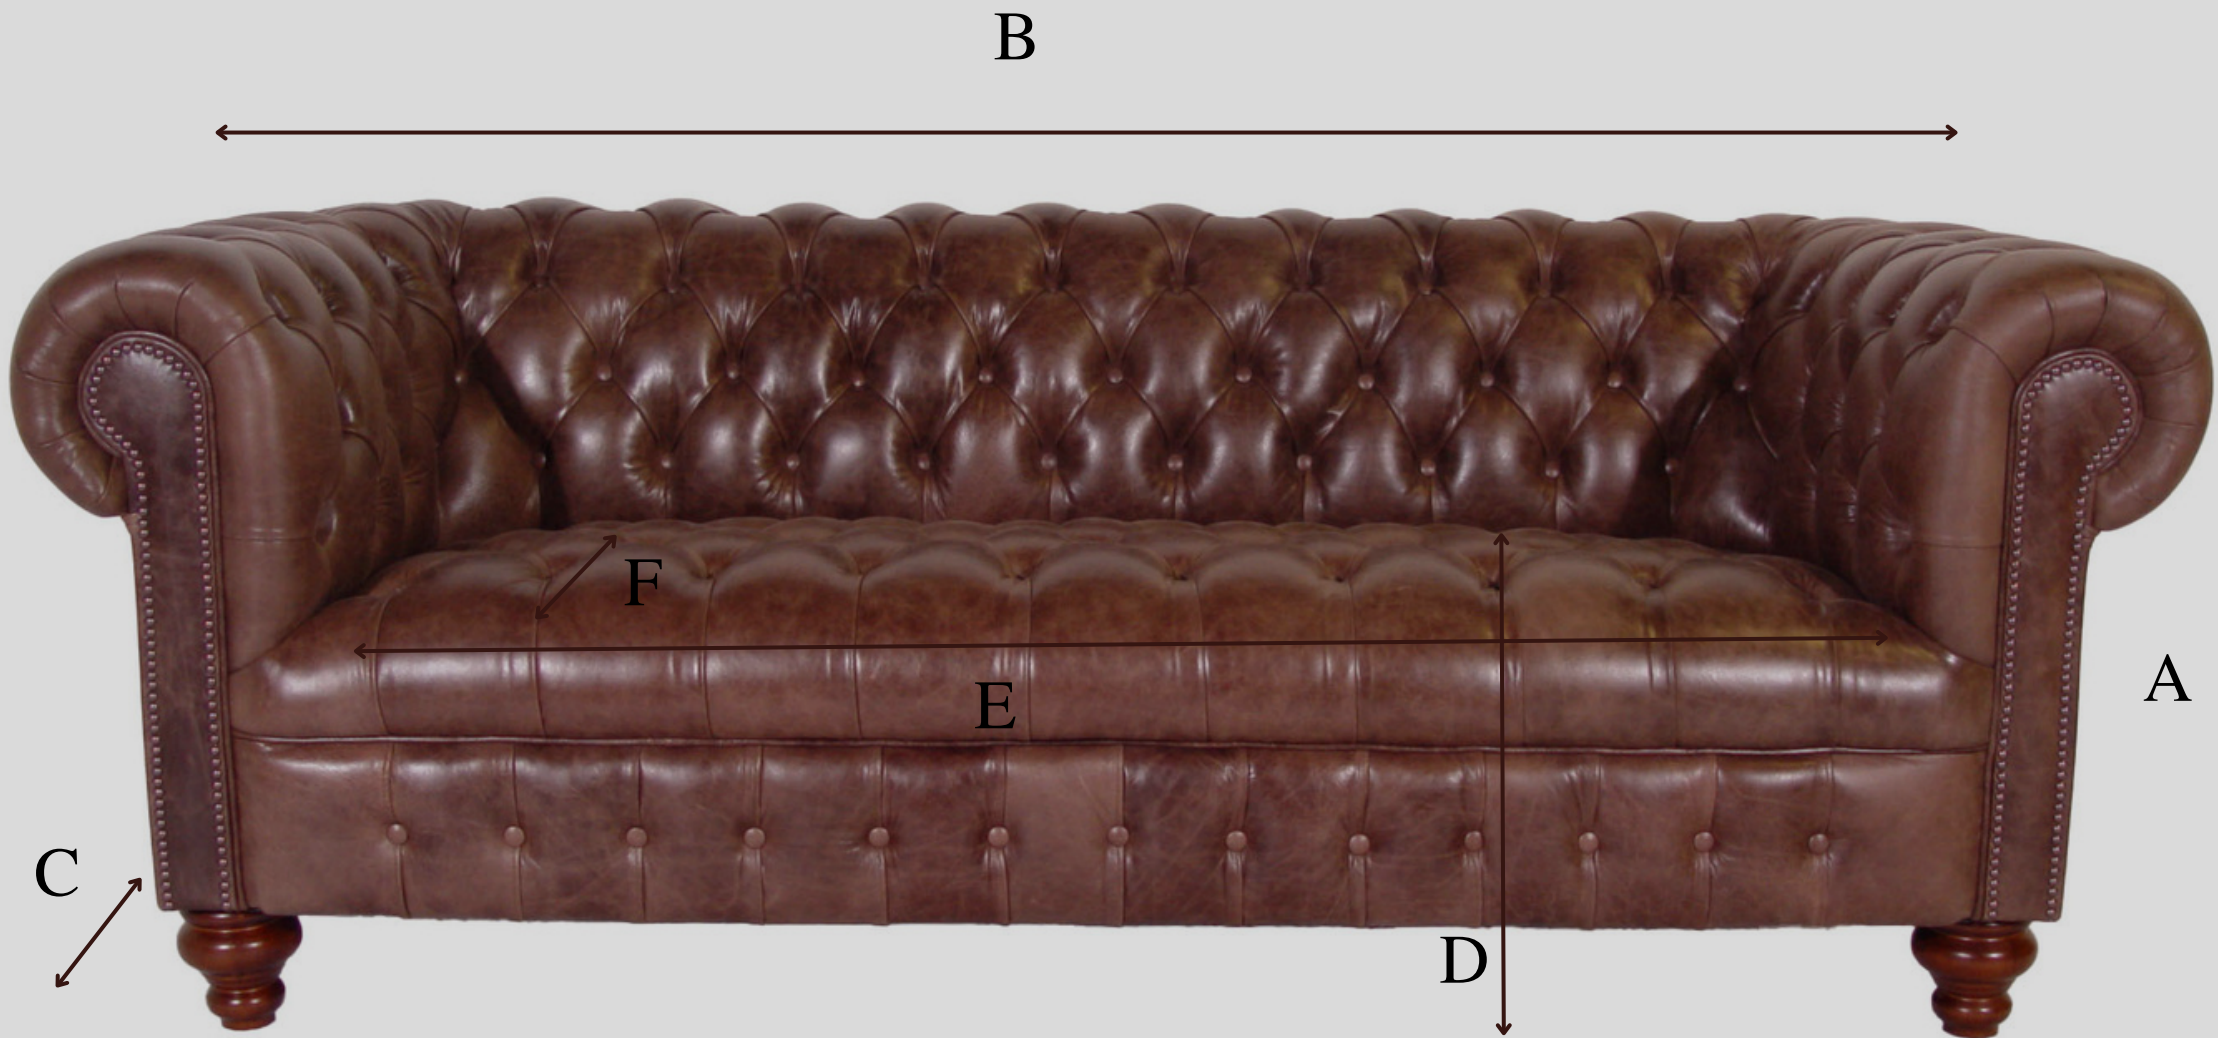

Wilton Chesterfield

Leather | Chatsworth Brown

Winchester Furniture

- Frame | Kiln dried hardwood with supporting corner blocks, jointed glued, screwed and dowelled
- Back – Arms – Seat | Supported by interwoven webbing
- Seating | foam or fibre
- Finished | With individually hand nailed brass studding on the front facings
- Fitted with wooden bun feet as standard, finished in mahogany colour
- 100% Leather

The Vintage Collection from our Luxury leather chesterfield line offers timeless designs that have become iconic over the years. Our Collection features the classic chesterfield style that has been popular for centuries, and is sure to add a touch of sophistication and style to any home.

Measurements	A Height	B Width	C Depth	D Seat Height	E Seat Width	F Seat Depth
	CM	CM	CM	CM	CM	CM
4 Seater	79	255	90	52	192	58
3 Seater	79	207	90	52	144	58
2 Seater	79	158	90	52	96	58
Armchair	79	110	90	52	43	58
Footstool	33	74	48			

Dimensions are approximated within the tolerances of hand-made furniture.

SPECIFICATION SHEET