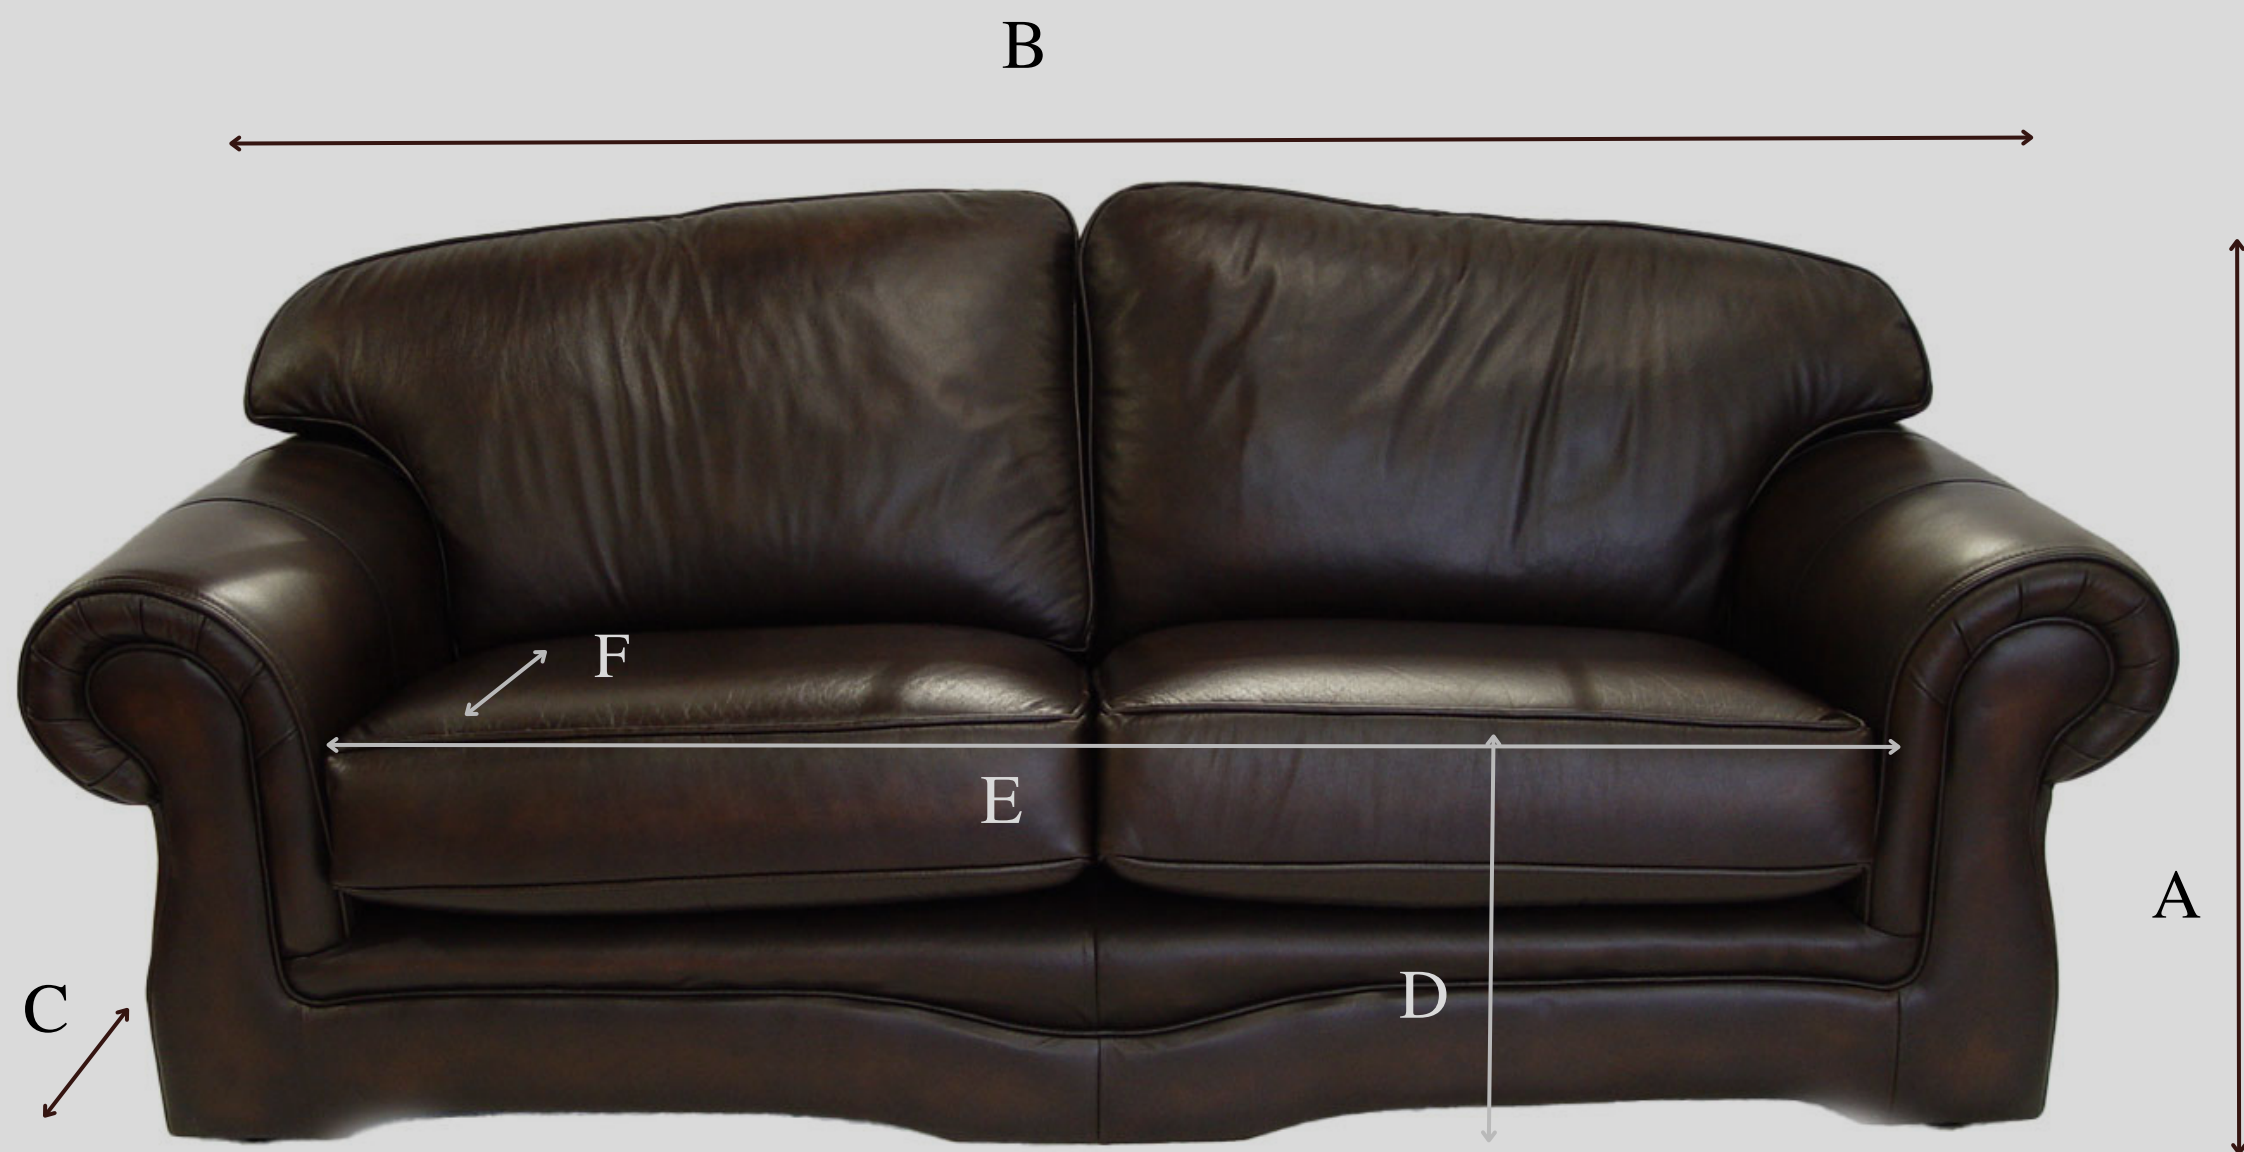

Knightsbridge Collection

Leather | Antique Brown

Winchester Furniture

- Frame | Kiln dried hardwood with supporting corner blocks, jointed glued, screwed and dowelled
- Back - Arms - Seat | Supported by interwoven webbing
- Seating | foam or fibre
- Finished | with plain front facings
- 100% Leather

Measurements	A Height	B Width	C Depth	D Seat Height	E Seat Width	F Seat Depth
	CM	CM	CM	CM	CM	CM
3 Seater	91	216	91	51	160	61
2 Seater	91	165	91	51	121	61
Armchair	91	115	91	51	62	61
Footstool	43	56	51			

Dimensions are approximated within the tolerances of hand-made furniture.

SPECIFICATION SHEET