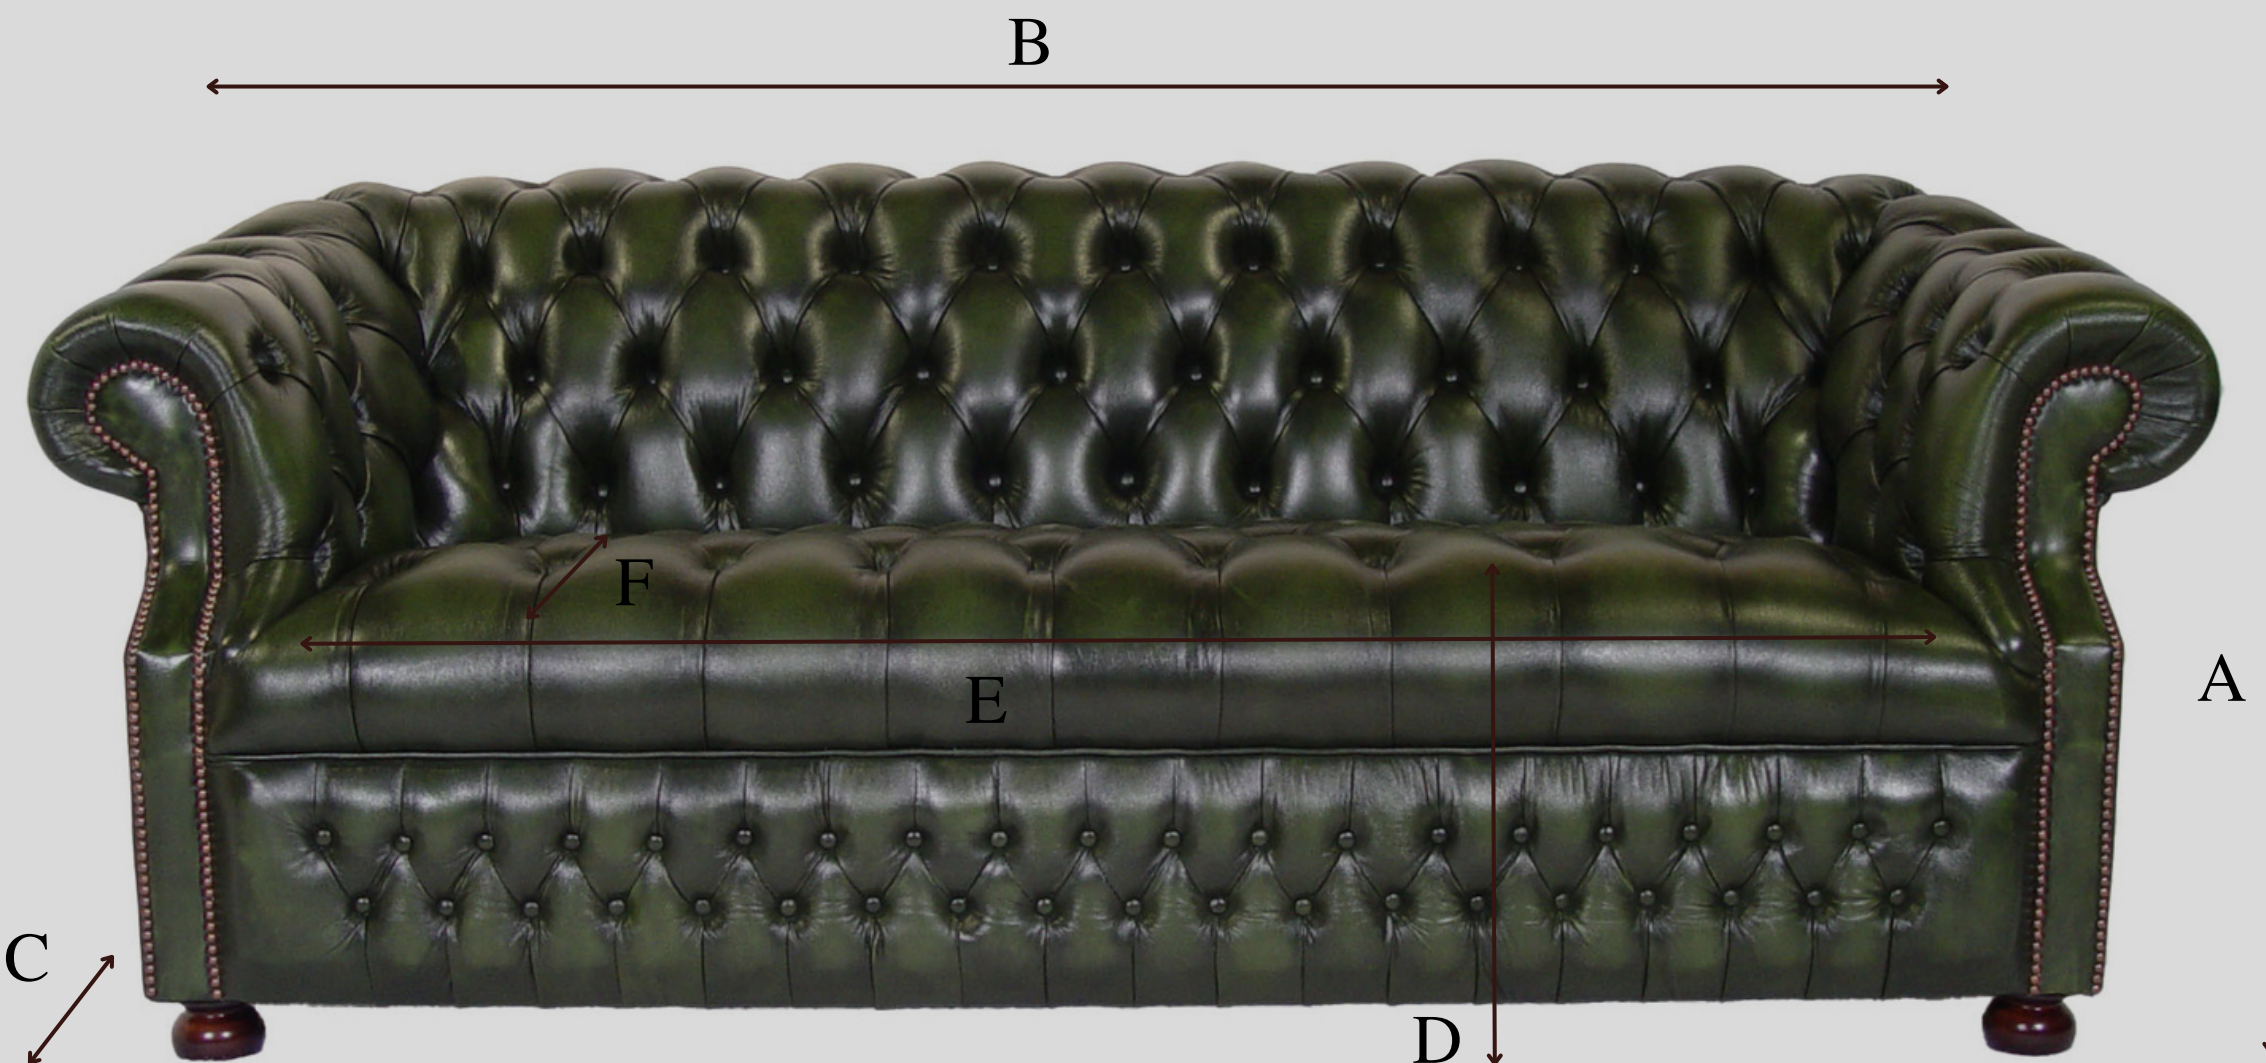

Edger Chesterfield

Leather | Antique Green

Winchester Furniture

- Frame | Kiln dried hardwood with supporting corner blocks, jointed glued, screwed and dowelled
- Back – Arms – Seat | Supported by interwoven webbing
- Seating | foam or fibre
- Finished | With individually hand nailed brass studding on the front facings
- Fitted with wooden bun feet as standard, finished in mahogany colour
- 100% Leather

Measurements	A Height	B Width	C Depth	D Seat Height	E Seat Width	F Seat Depth
	CM	CM	CM	CM	CM	CM
4 Seater	78	249	93	49	190	58
3 Seater	79	204	93	49	145	58
2 Seater	78	152	93	49	97	58
Armchair	78	104	93	49	43	58
Footstool	32	48	46			

Dimensions are approximated within the tolerances of hand-made furniture.

SPECIFICATION SHEET