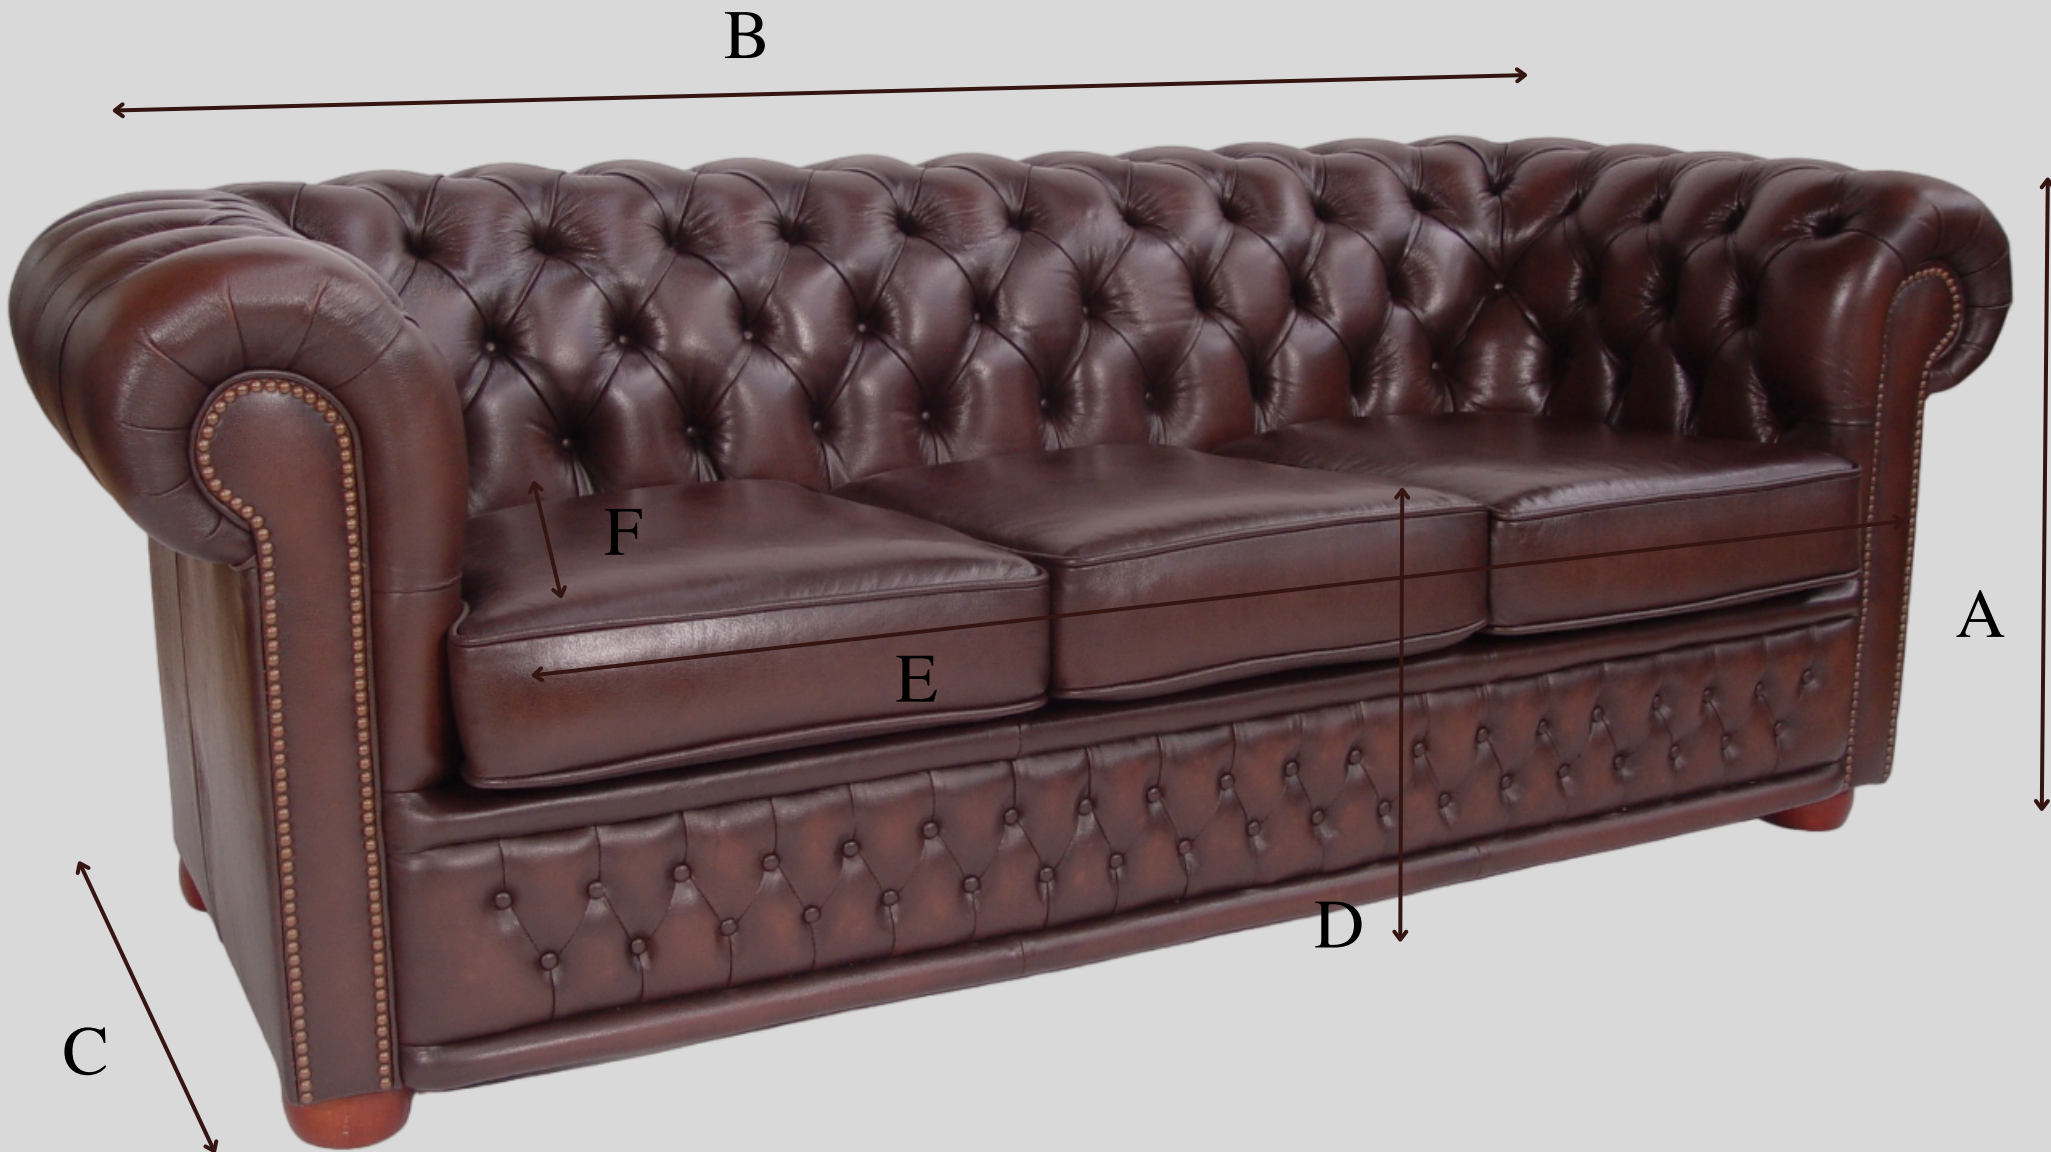

Coventry Chesterfield

Leather | Antique Brown

Winchester Furniture

- Frame | Kiln dried hardwood with supporting corner blocks, jointed glued, screwed and dowelled
- Back – Arms – Seat | Supported by interwoven webbing
- Seating| foam or fibre
- Finished | With individually hand pleated front facings
- Fitted with wooden bun feet as standard, finished in mahogany colour
- 100% Leather

Measurements	A Height	B Width	C Depth	D Seat Height	E Seat Width	F Seat Depth
	CM	CM	CM	CM	CM	CM
4 Seater	79	249	95	50	190	60
3 Seater	79	204	95	50	145	60
2 Seater	79	152	95	50	97	60
Armchair	78	104	95	50	43	60
Footstool	32	48	46			

The Vintage Collection from our Luxury leather chesterfield line offers timeless designs that have become iconic over the years. Our Collection features the classic chesterfield style that has been popular for centuries, and is sure to add a touch of sophistication and style to any home.

Dimensions are approximated within the tolerances of hand-made furniture.

SPECIFICATION SHEET