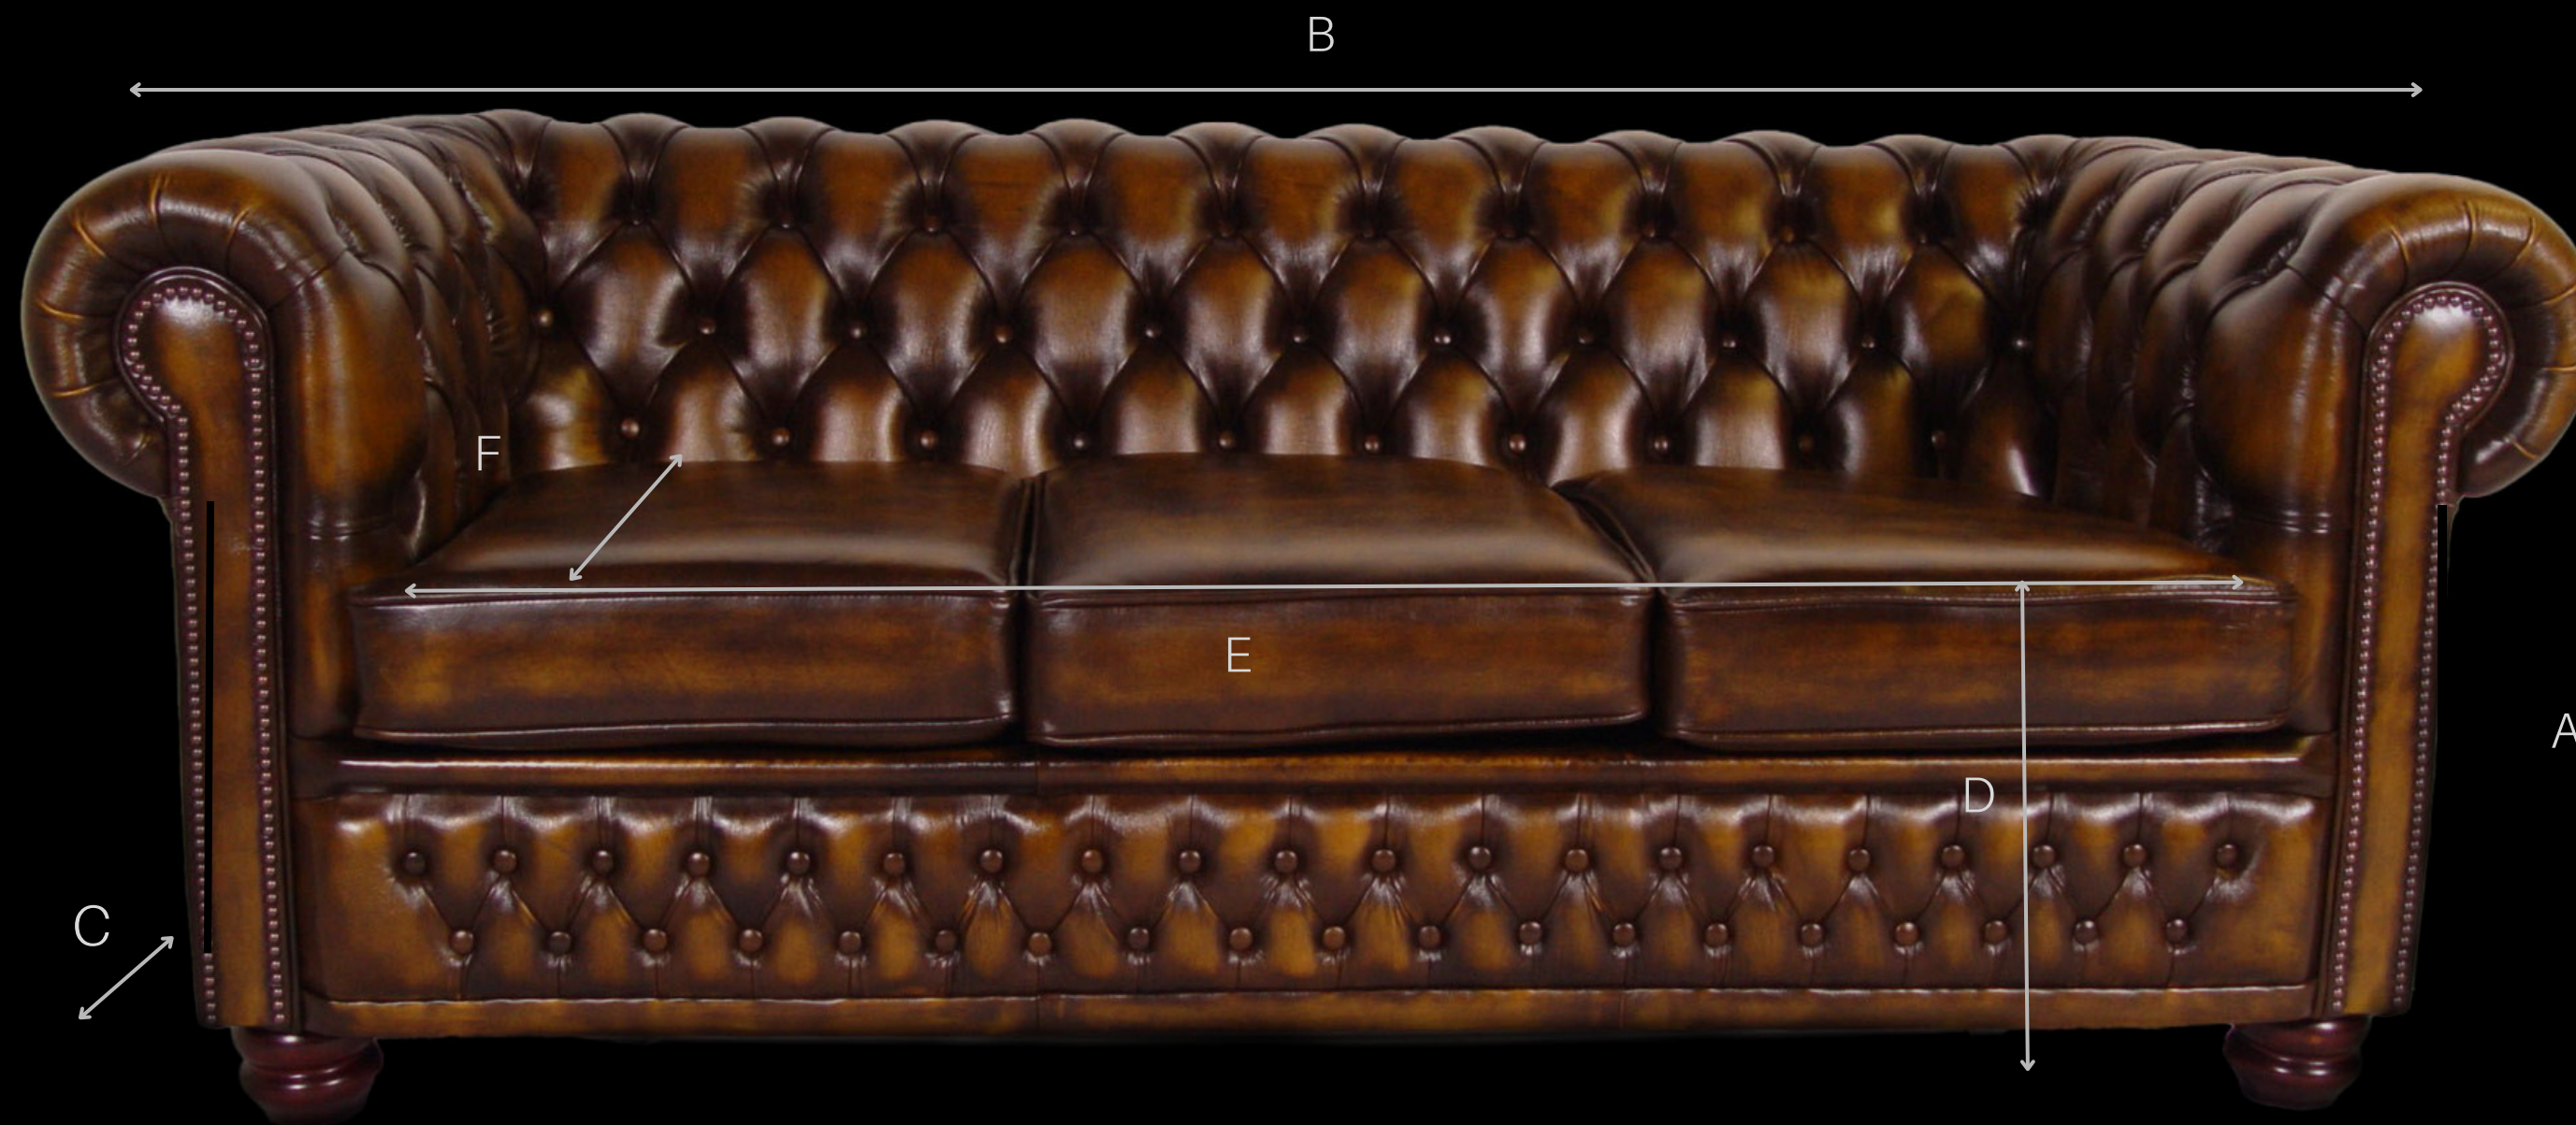

Winchester Furniture

From The Craftsman To The Customer

Coventry Sofa Bed

Using a 3-fold mechanism this opens up from sofa to bed. With its comfortable compact mattress and sprung polypropylene sheet base it's a perfect choice for any home.

SPECIFICATION SHEET

Made with a passionate attention to detail and quality, upholstered by the same manufacturing techniques as used over a hundred years ago, by our skilled craftsmen & women

- Frame | Kiln-dried hardwood with supporting corner blocks, jointed, glued, screwed and dowelled
- Back - Arms - Seat | Supported by serpentine steel zig zag spring system
- Seating Filling | Foam - Fibre
- Finished | With individually hand nailed brass studs on the outer
- Bun feet standard
- 100% Leather

Measurements	A Height	B Width	C Depth	D Seat Height	E Seat Width	F Seat Depth
	CM	CM	CM	CM	CM	CM
3 Seater	81	207	95	59	144	60
2 Seater	81	185	95	59	109	60
Mattress	8	125	185			

Coventry Sofa Bed

Leather | Antique Tobacco