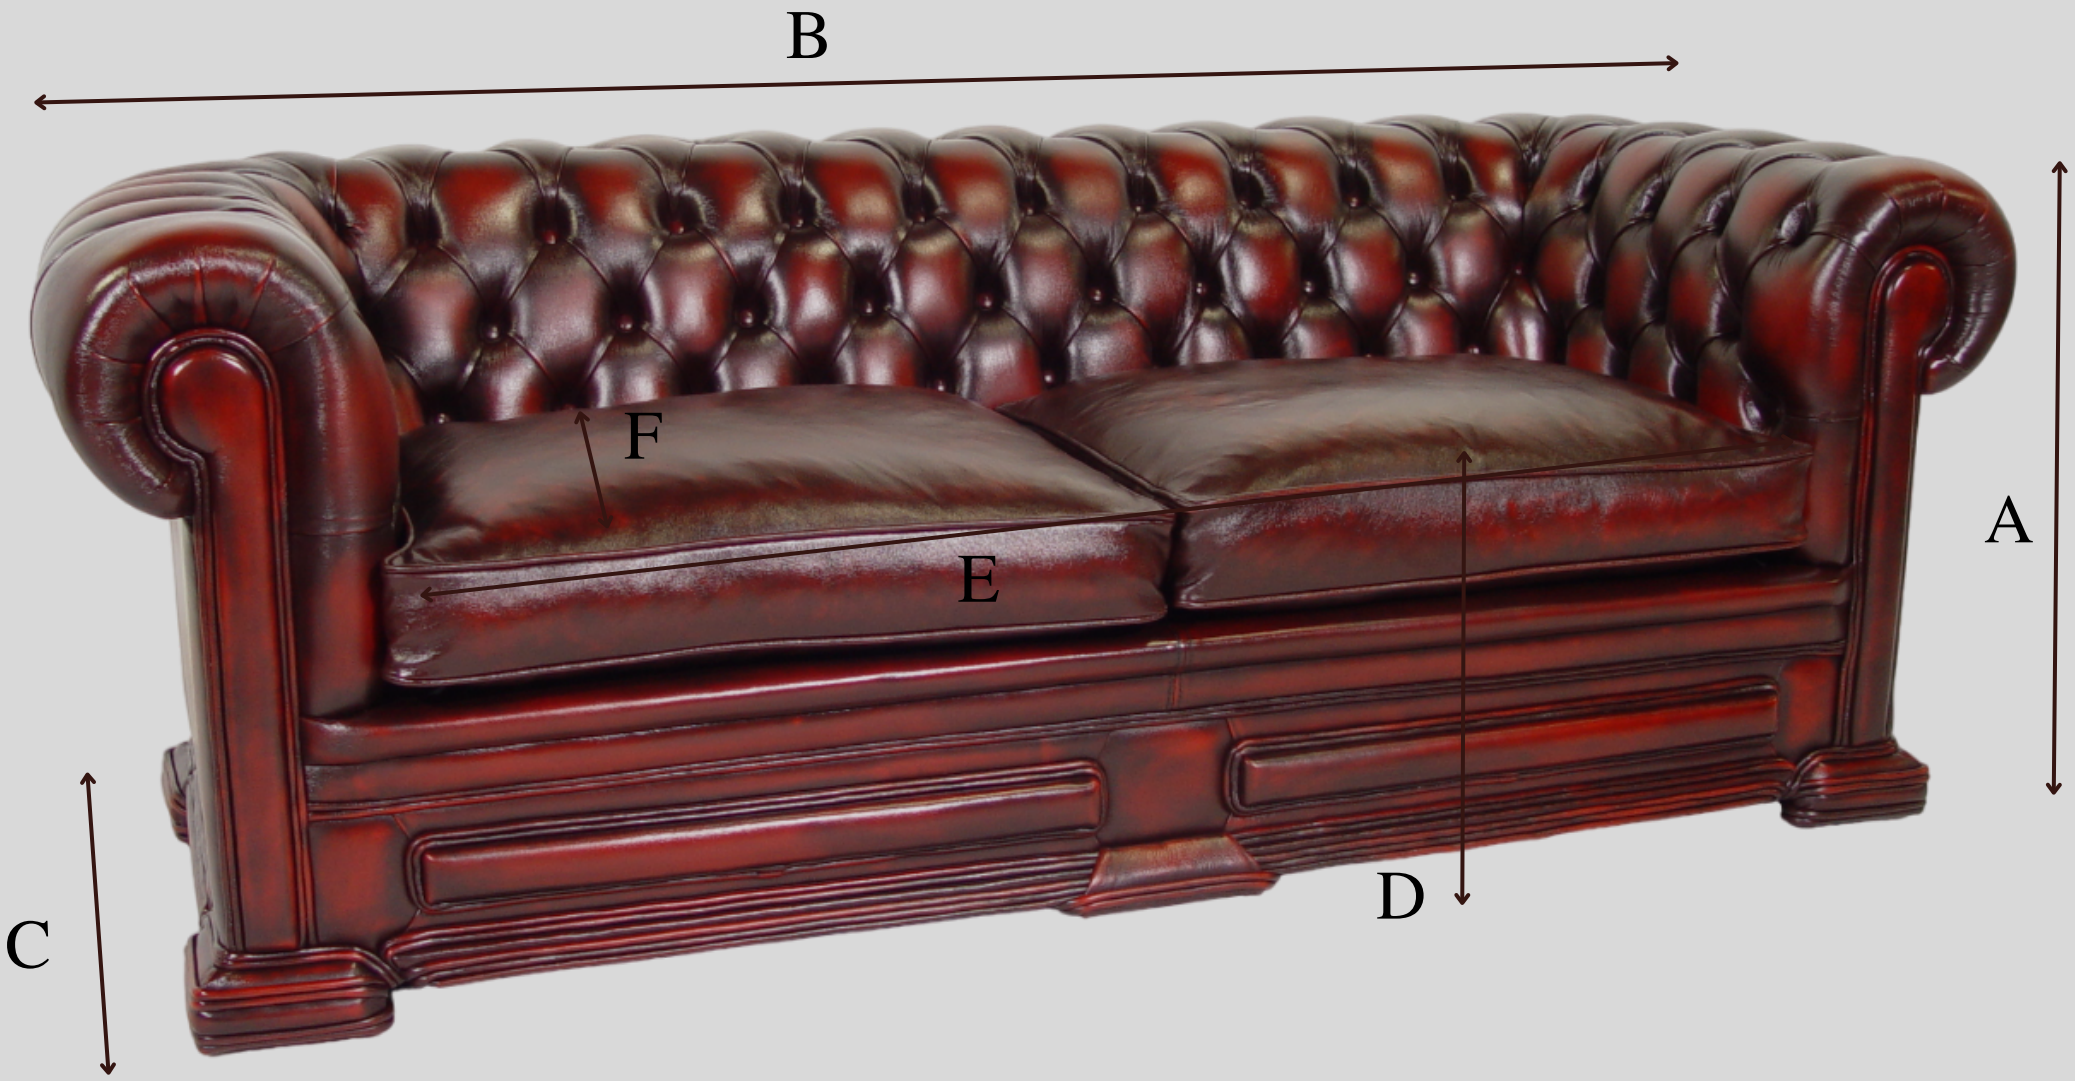

Britannia Chesterfield

Leather | Antique Red

Winchester Furniture

- Frame | Kiln dried hardwood with supporting corner blocks, jointed glued, screwed and dowelled
- Back – Arms – Seat | Supported by interwoven webbing
- Seating| foam or fibre
- Finished | With individually hand pleated front facings
- Fitted with leather piped feet as standard,
- 100% Leather

Measurements	A Height	B Width	C Depth	D Seat Height	E Seat Width	F Seat Depth
	CM	CM	CM	CM	CM	CM
4 Seater	79	249	95	50	190	60
3 Seater	79	204	95	50	145	60
2 Seater	79	152	95	50	97	60
Armchair	78	104	95	50	43	60

Dimensions are approximated within the tolerances of hand-made furniture.

SPECIFICATION SHEET